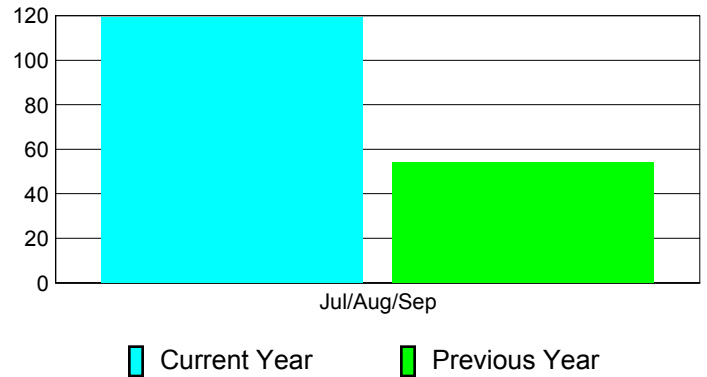

**Membership Results
2012-2013**

**Membership
2011-2012**

Month	Net Memb Goal	Actual New Memb	Actual Dropped Memb	Gain/Loss of Memb	Gain/Loss of Memb
Jul/Aug/Sep		147	-28	119	54
Totals		147	-28	119	54

Membership Results 2012-2013

Goal, New, Dropped, Gain/Loss

Comparison of Membership Gain/Loss

Current Year Compared to the Previous Year

Gender Comparison 2012-2013

Jul/Aug/Sep

Male Female