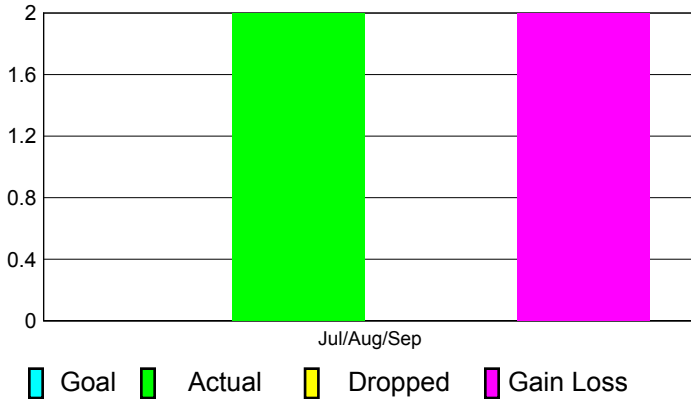

2012-2013 GMT Reports for District (or Undistricted) **District 307 A1**

GMT: **EDDY WIDJANARKO**

Location: **INDONESIA**

GMT CA: **7**

CLUBS

**Club Results
2012-2013**

**Clubs
2011-2012**

Month	New Club Goal	Actual New Clubs	Actual Dropped Clubs	Gain/Loss of Clubs	Gain/Loss of Clubs
Jul/Aug/Sep		2	0	2	0
Totals		2	0	2	0

Club Results 2012-2013

Goal, New, Dropped, Gain/Loss

Comparison of Club Gain/Loss

Current Year Compared to the Previous Year

YTD Status Quo Clubs 2012-2013

Status Quo Clubs Compared to Status Quo Members

MEMBERSHIP