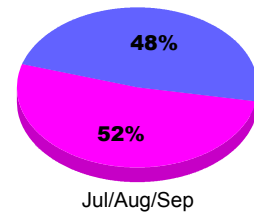

**Membership Results
2012-2013**

**Membership
2011-2012**

Month	Net Memb Goal	Actual New Memb	Actual Dropped Memb	Gain/Loss of Memb	Gain/Loss of Memb
Jul/Aug/Sep		147	-28	119	54
Totals		147	-28	119	54

Membership Results 2012-2013

Goal, New, Dropped, Gain/Loss

Comparison of Membership Gain/Loss

Current Year Compared to the Previous Year

Gender Comparison 2012-2013

Jul/Aug/Sep

Male Female