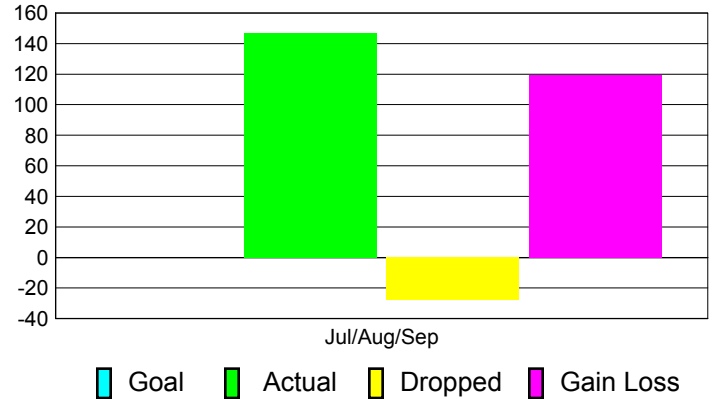

Membership Results 2012-2013

Goal, New, Dropped, Gain/Loss

Comparison of Membership Gain/Loss

Current Year Compared to the Previous Year